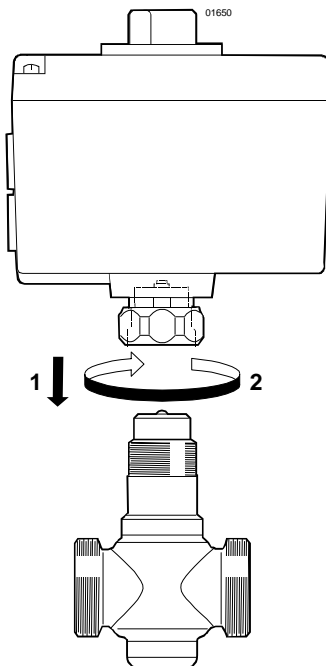

VVG549...

VVG549...

A → AB A = 0 ... 100%
AB = 0 ... 100%

VVG549...K

A → AB A = 0 ... 100%
AB = 0 ... 100%

VVG549... + SQS359...

DN [mm]	D	Valve type	H [mm]	H1 [mm]	H2 [mm]	L1 [mm]	L2 [mm]	L3 [mm]	L4 [mm]	L5 [mm]	N [mm]	B [mm]	G [kg]
15	G $\frac{3}{4}$ B	VVG549.15-0.25 ... 2.5	212	58	97	65	32,5	31.5	111	137	33	11,5	0.48
20	G1B	VVG549.20-4K	230	78	120	70	35	37.5	117	153	37	12	0.63
25	G1 $\frac{1}{4}$ B	VVG549.25-6.3K	230	78	120	75	37,5	37.5	123	158	42	12	0.72

ALS15, ALS20, ALS25

ALG12, ALG15, ALG20

DN [mm]	D	Valve type	Fitting type	$\varnothing P$ [mm]	N1 [mm]	G [kg]	Fitting type	$\varnothing E$ [mm]	N" [mm]	G [kg]
15	G $\frac{1}{2}$ B	VVG549.15-0.25 ... 0.63	ALS15	21.3	32	0.08	ALG12	Rp $\frac{3}{8}$	32	0.08
20	G1B	VVG549.20-4K	ALS20	26.8	41	0.10	ALG15	Rp $\frac{1}{2}$	41	0.10
25	G1 $\frac{1}{4}$ B	VVG549.25-6.3K	ALS25	33.7	50	0.16	ALG20	Rp $\frac{3}{4}$	50	0.16