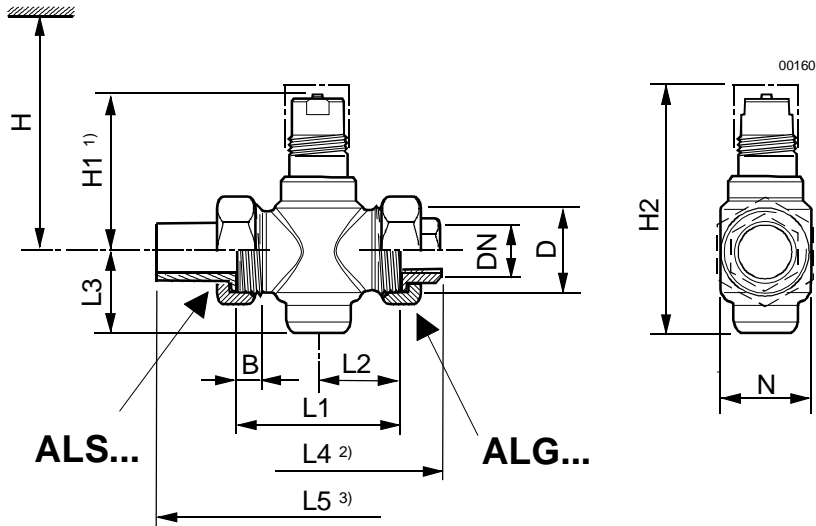

VVG549...

VVG549...

A → AB A = 0 ... 100%
AB = 0 ... 100%

VVG549...K

A → AB A = 0 ... 100%
AB = 0 ... 100%

VVG549... + SQS359...

DN [mm]	D	Valve type	H [mm]	H1 [mm]	H2 [mm]	L1 [mm]	L2 [mm]	L3 [mm]	L4 [mm]	L5 [mm]	N [mm]	B [mm]	G [kg]
15	G $\frac{3}{4}$ B	VVG549.15-0.25 ... 2.5	212	58	97	65	32,5	31.5	111	137	33	11,5	0.48
20	G1B	VVG549.20-4K	230	78	120	70	35	37.5	117	153	37	12	0.63
25	G1 $\frac{1}{4}$ B	VVG549.25-6.3K	230	78	120	75	37,5	37.5	123	158	42	12	0.72

ALS15, ALS20, ALS25

ALG12, ALG15, ALG20

DN [mm]	D	Valve type	Fitting type	$\varnothing P$ [mm]	N1 [mm]	G [kg]	Fitting type	$\varnothing E$ [mm]	N" [mm]	G [kg]
15	G $\frac{1}{2}$ B	VVG549.15-0.25 ... 0.63	ALS15	21.3	32	0.08	ALG12	Rp $\frac{3}{8}$	32	0.08
20	G1B	VVG549.20-4K	ALS20	26.8	41	0.10	ALG15	Rp $\frac{1}{2}$	41	0.10
25	G1 $\frac{1}{4}$ B	VVG549.25-6.3K	ALS25	33.7	50	0.16	ALG20	Rp $\frac{3}{4}$	50	0.16