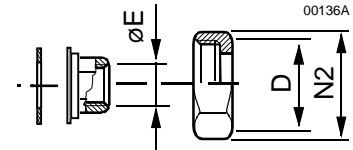

VVG549...

VVG549...

A → AB A = 0 ... 100%
AB = 0 ... 100%

VVG549...K

A → AB A = 0 ... 100%
AB = 0 ... 100%

VVG549... + SQS359...

DN [mm]	D	Valve type	H [mm]	H1 [mm]	H2 [mm]	L1 [mm]	L2 [mm]	L3 [mm]	L4 [mm]	L5 [mm]	N [mm]	B [mm]	G [kg]
15	G $\frac{3}{4}$ B	VVG549.15-0.25 ... 2.5	212	58	97	65	32,5	31.5	111	137	33	11,5	0.48
20	G1B	VVG549.20-4K	230	78	120	70	35	37.5	117	153	37	12	0.63
25	G1 $\frac{1}{4}$ B	VVG549.25-6.3K	230	78	120	75	37,5	37.5	123	158	42	12	0.72

ALS15, ALS20, ALS25

ALG12, ALG15, ALG20

DN [mm]	D	Valve type	Fitting type	$\varnothing P$ [mm]	N1 [mm]	G [kg]	Fitting type	$\varnothing E$ [mm]	N" [mm]	G [kg]
15	G $\frac{1}{2}$ B	VVG549.15-0.25 ... 0.63	ALS15	21.3	32	0.08	ALG12	Rp $\frac{3}{8}$	32	0.08
20	G1B	VVG549.20-4K	ALS20	26.8	41	0.10	ALG15	Rp $\frac{1}{2}$	41	0.10
25	G1 $\frac{1}{4}$ B	VVG549.25-6.3K	ALS25	33.7	50	0.16	ALG20	Rp $\frac{3}{4}$	50	0.16