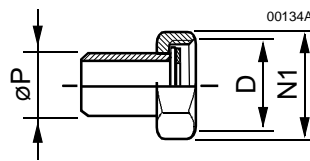

VVG549...

VVG549...

A → AB A = 0 ... 100%
AB = 0 ... 100%

VVG549...K

A → AB A = 0 ... 100%
AB = 0 ... 100%

VVG549... + SQS359...

DN [mm]	D	Valve type	H [mm]	H1 [mm]	H2 [mm]	L1 [mm]	L2 [mm]	L3 [mm]	L4 [mm]	L5 [mm]	N [mm]	B [mm]	G [kg]
15	G $\frac{3}{4}$ B	VVG549.15-0.25 ... 2.5	212	58	97	65	32,5	31.5	111	137	33	11,5	0.48
20	G1B	VVG549.20-4K	230	78	120	70	35	37.5	117	153	37	12	0.63
25	G1 $\frac{1}{4}$ B	VVG549.25-6.3K	230	78	120	75	37,5	37.5	123	158	42	12	0.72

ALS15, ALS20, ALS25

ALG12, ALG15, ALG20

DN [mm]	D	Valve type	Fitting type	$\varnothing P$ [mm]	N1 [mm]	G [kg]	Fitting type	$\varnothing E$ [mm]	N" [mm]	G [kg]
15	G $\frac{1}{2}$ B	VVG549.15-0.25 ... 0.63	ALS15	21.3	32	0.08	ALG12	Rp $\frac{3}{8}$	32	0.08
20	G1B	VVG549.20-4K	ALS20	26.8	41	0.10	ALG15	Rp $\frac{1}{2}$	41	0.10
25	G1 $\frac{1}{4}$ B	VVG549.25-6.3K	ALS25	33.7	50	0.16	ALG20	Rp $\frac{3}{4}$	50	0.16